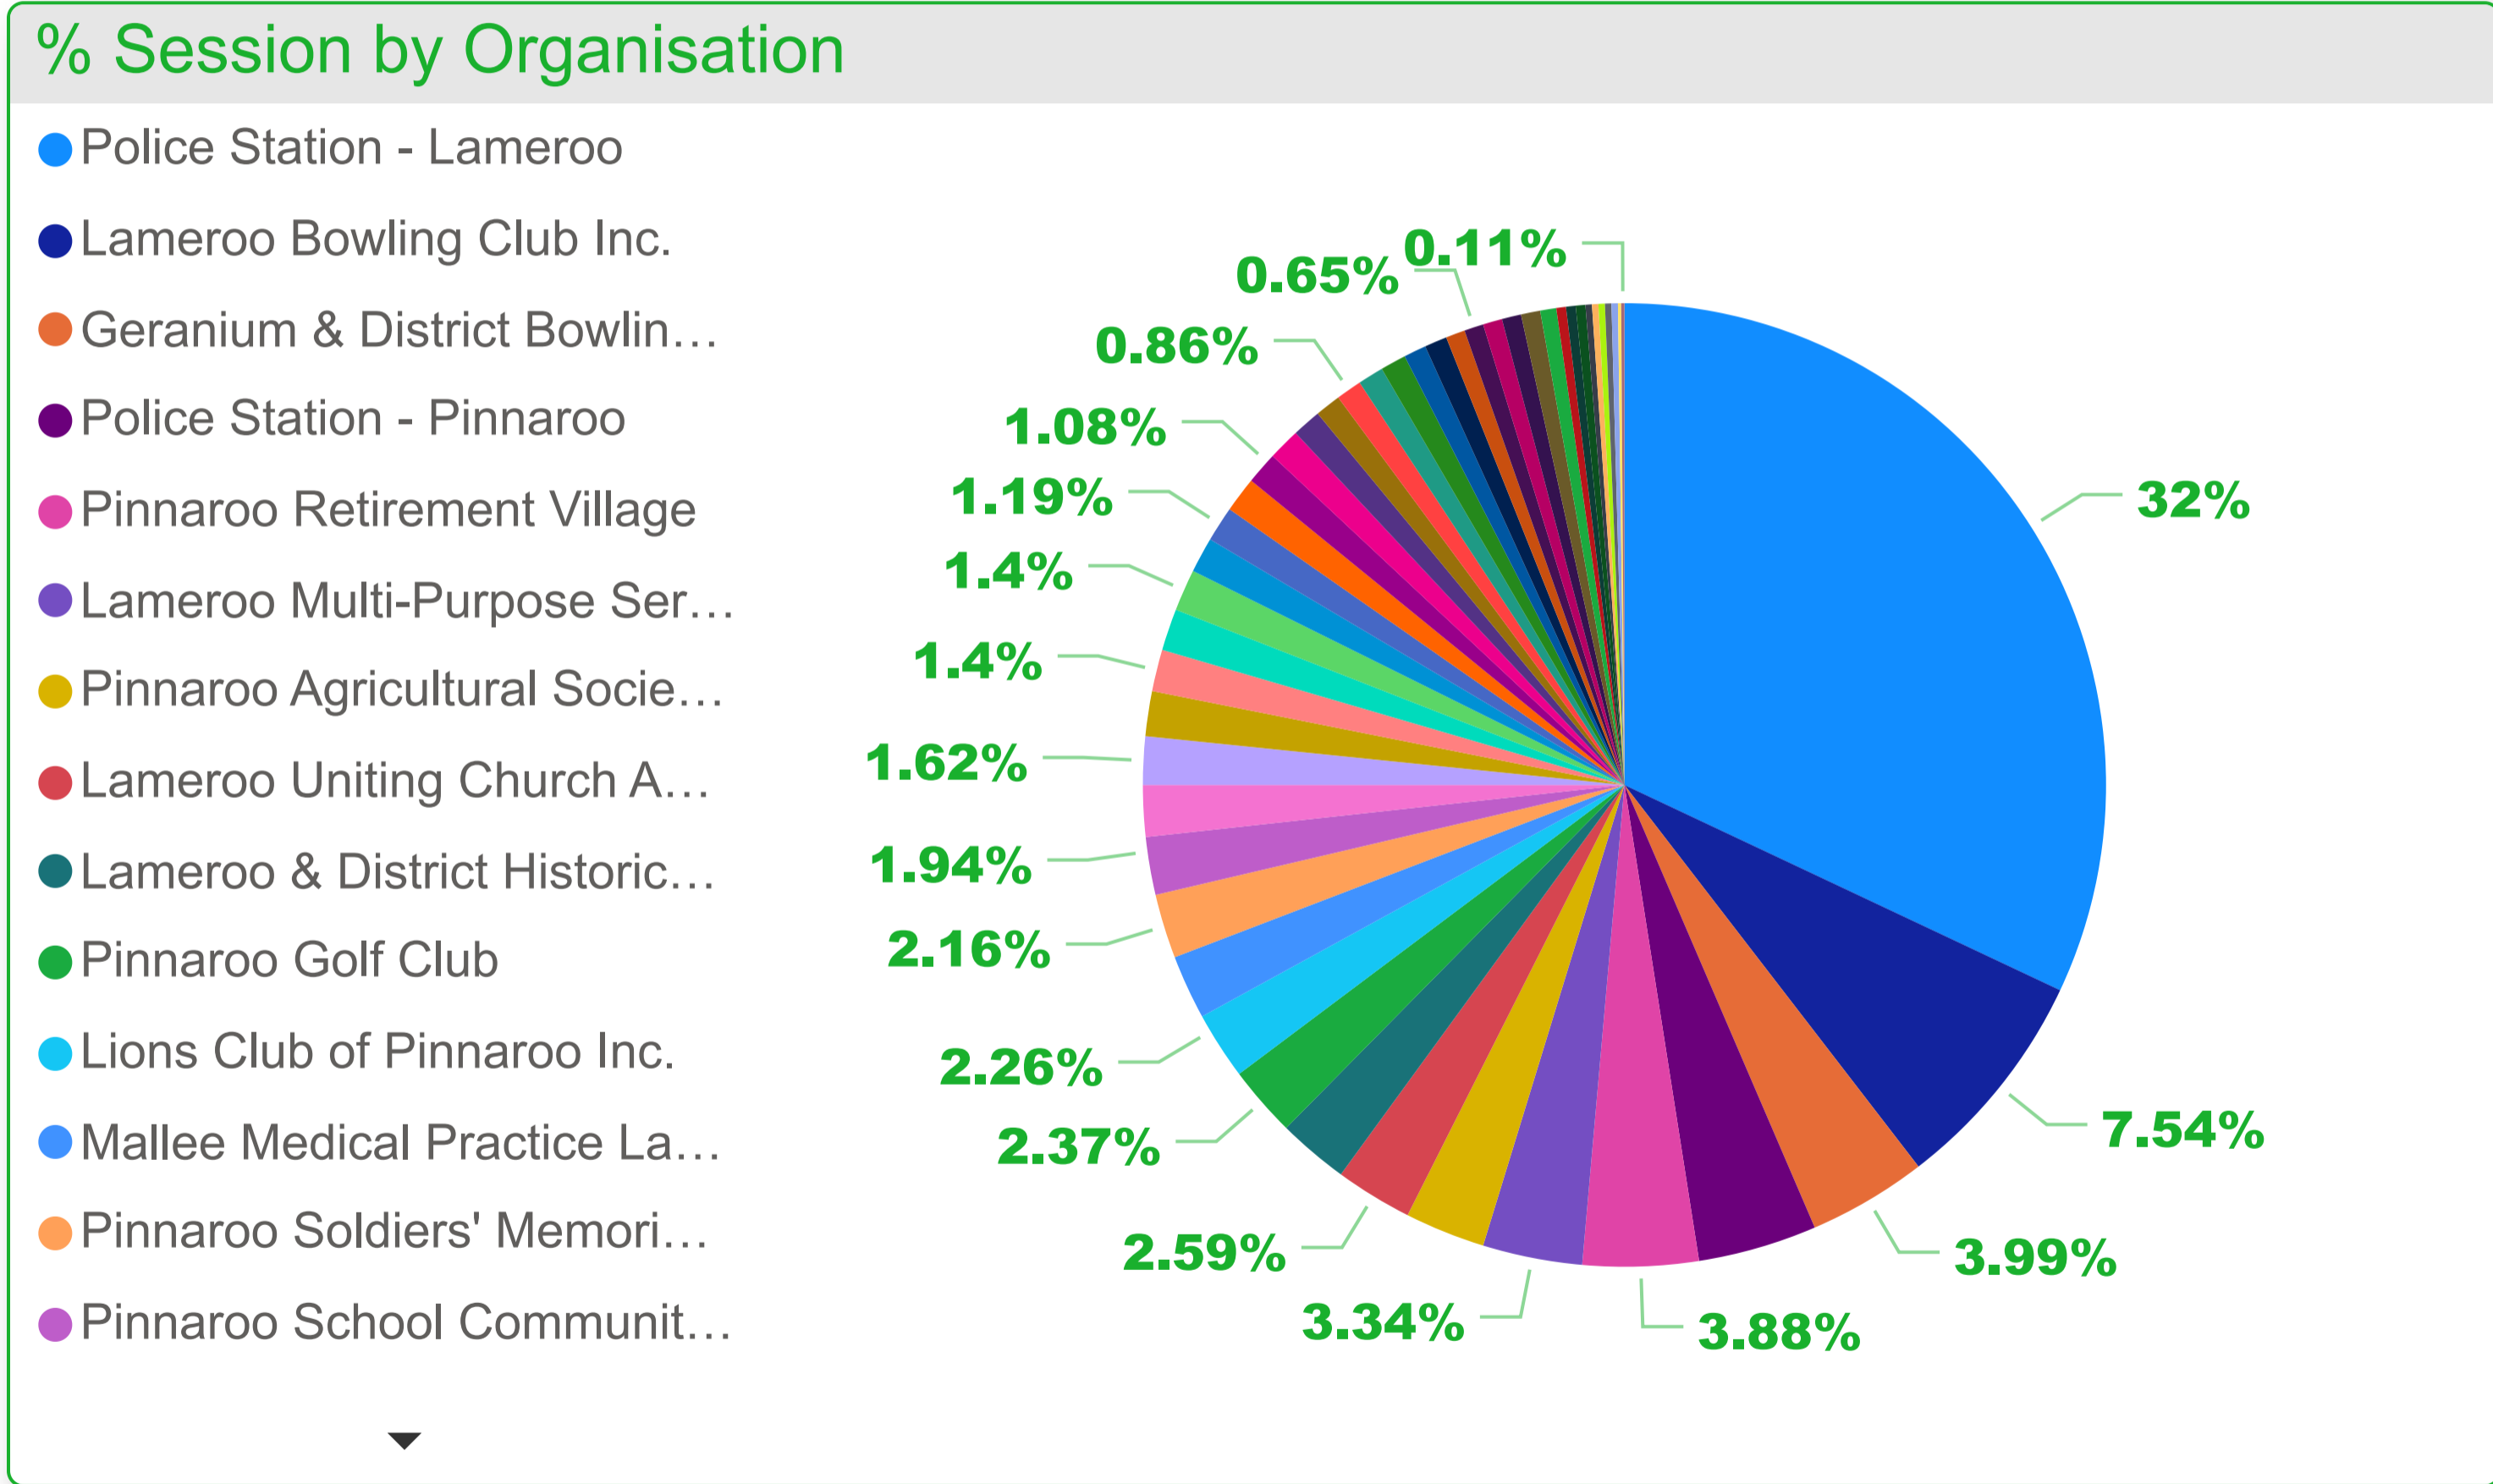

Southern Mallee District Council - Organisation Count by Primary Category (FY 2022-2023)

% Session by Primary Category

- Recreation
- Community Organisation...
- Education
- Health & Disability
- Personal & Family Support
- Communication & Inform...
- Environment & Heritage
- Accommodation
- Religions & Philosophies
- Government
- Rural Organisation & De...

Southern Mallee District Council - Sessions by Organisation (FY 2022-2023)

FY 2022-2023

Primary Category, Organisation

- ▶ Accommodation
- ▶ Communication & Information Services
- ▶ Community Organisation & Development
- ▶ Education
- ▶ Environment & Heritage
- ▶ Government
- ▶ Health & Disability
- ▶ Personal & Family Support
- ▶ Recreation
- ▶ Religions & Philosophies
- ▶ Rural Organisation & Development