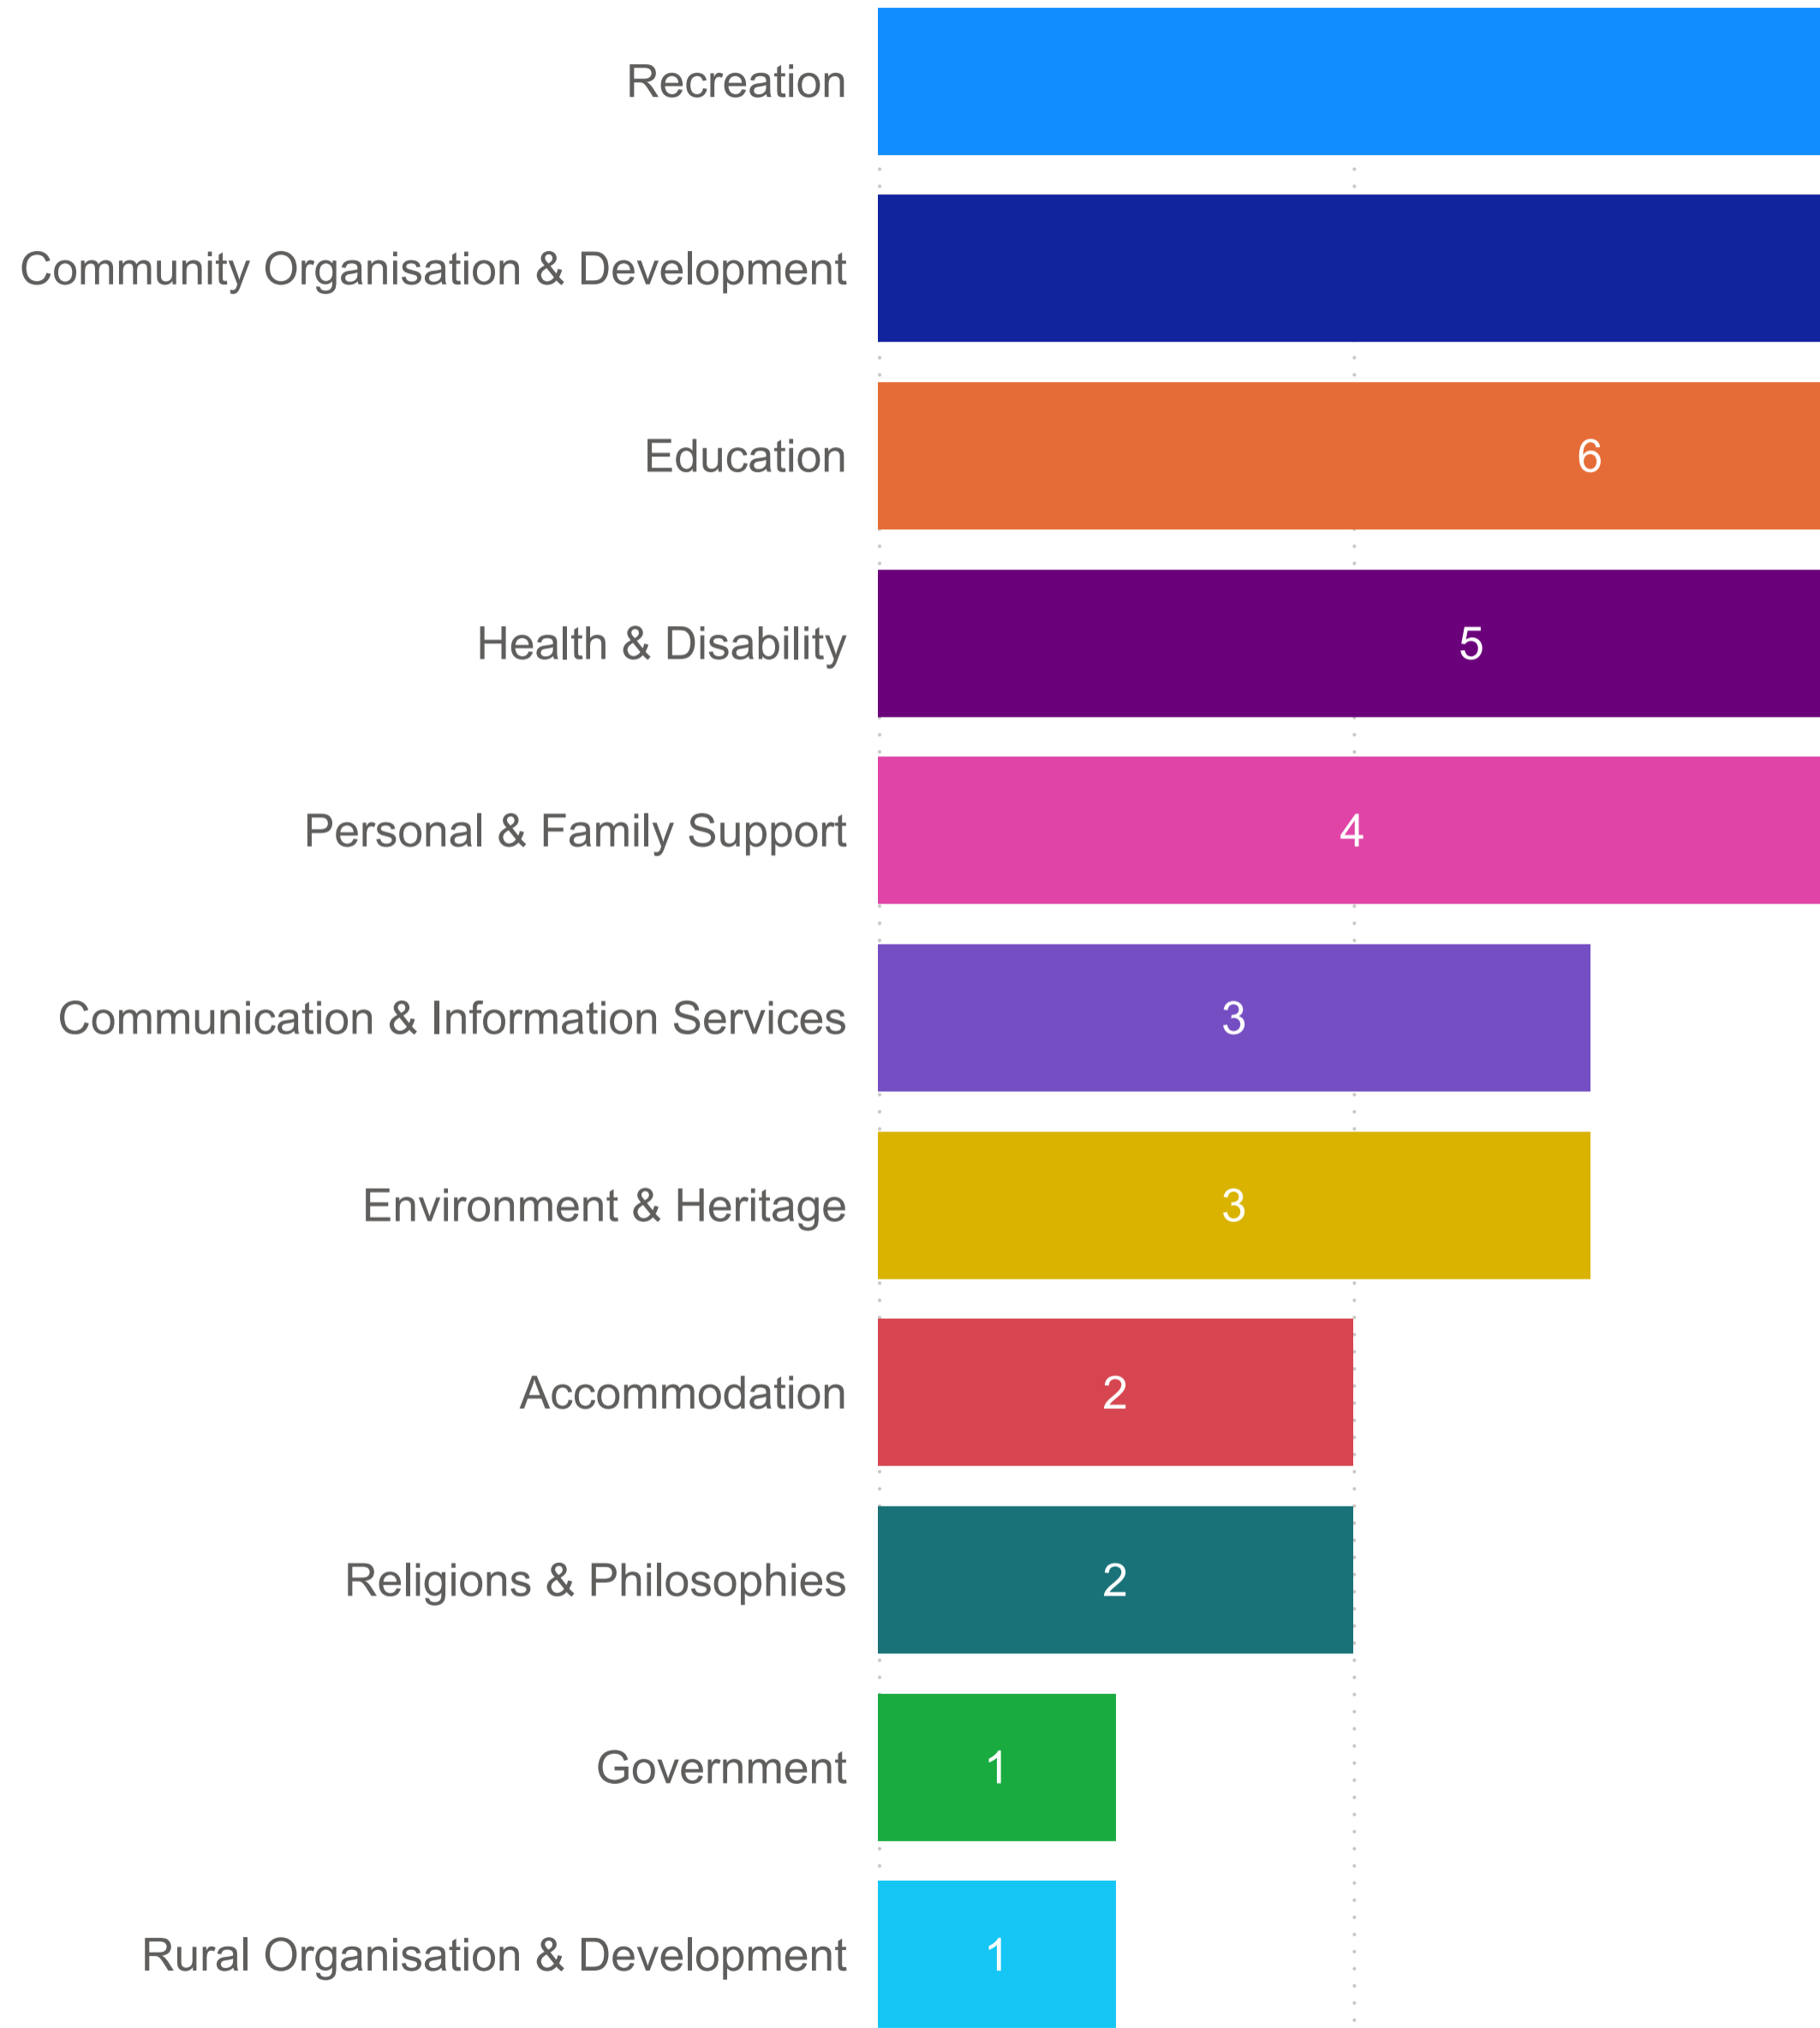

Southern Mallee District Council - Organisation Count by Primary Category (FY 2022-2023)

% Session by Primary Category

- Recreation
- Community Organisation...
- Education
- Health & Disability
- Personal & Family Support
- Communication & Inform...
- Environment & Heritage
- Accommodation
- Religions & Philosophies
- Government
- Rural Organisation & De...

Southern Mallee District Council - Sessions by Organisation (FY 2022-2023)

FY 2022-2023

Primary Category, Organisation

- ▶ Accommodation
- ▶ Communication & Information Services
- ▶ Community Organisation & Development
- ▶ Education
- ▶ Environment & Heritage
- ▶ Government
- ▶ Health & Disability
- ▶ Personal & Family Support
- ▶ Recreation
- ▶ Religions & Philosophies
- ▶ Rural Organisation & Development