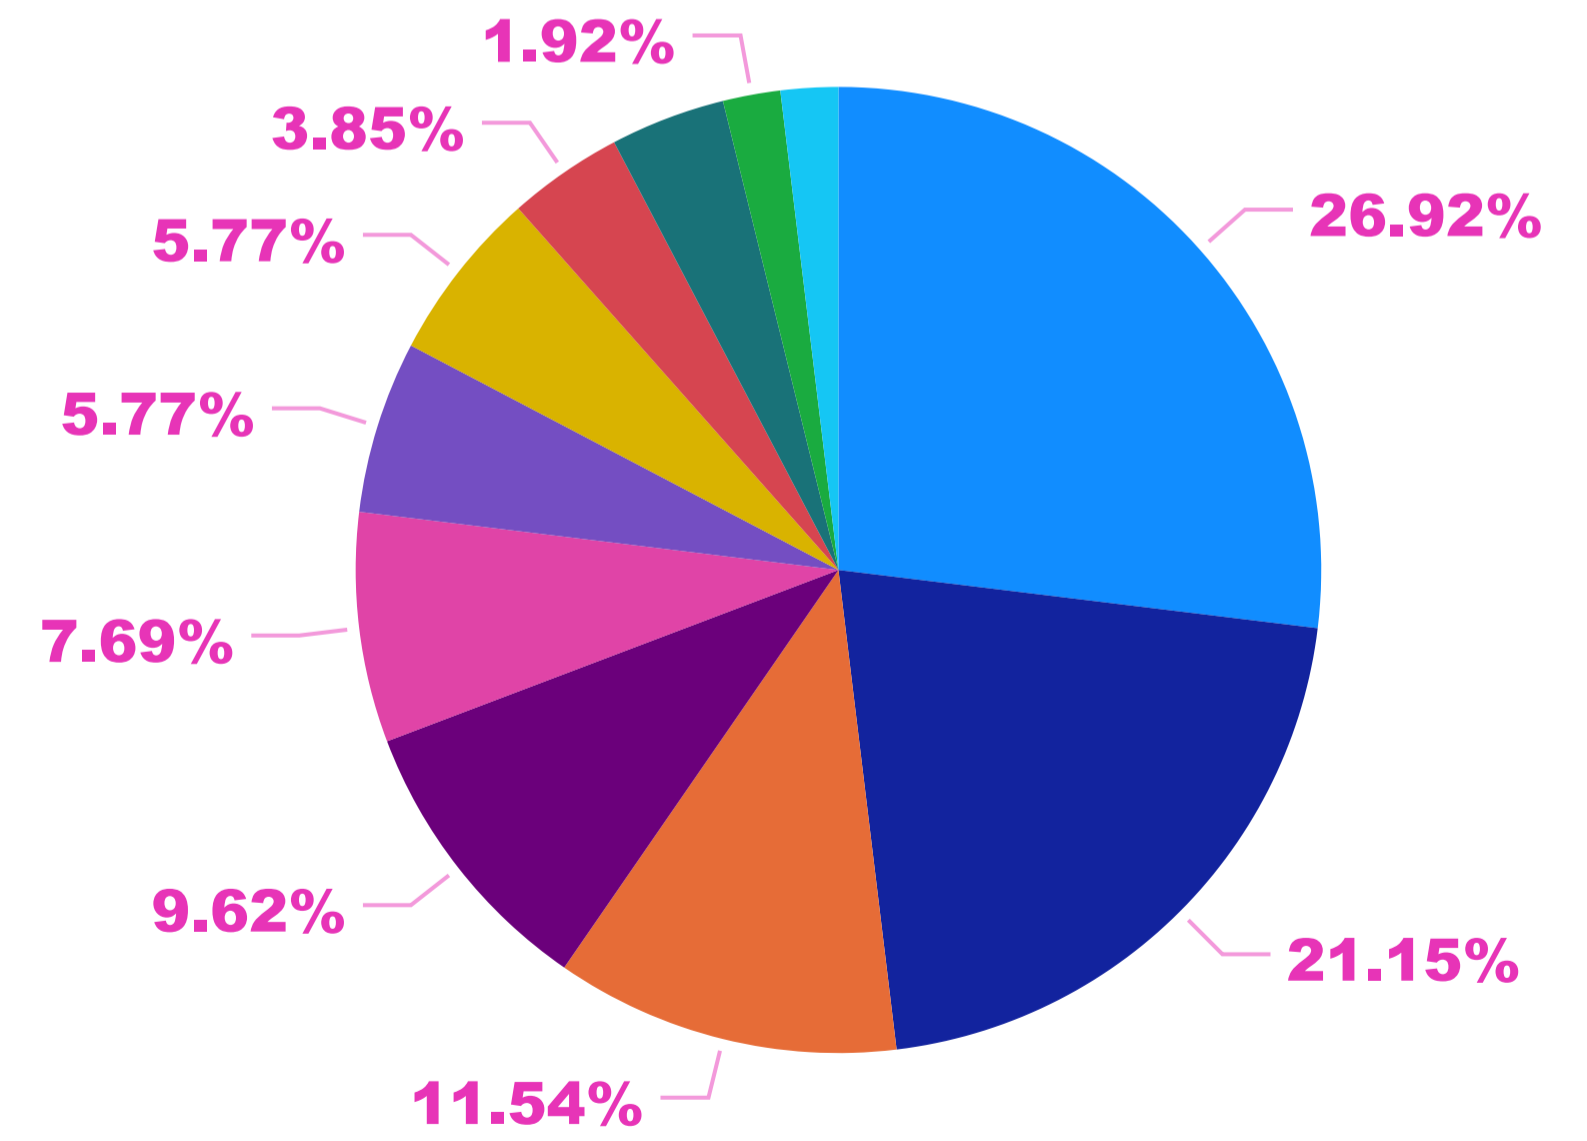

Southern Mallee District Council - Organisation Count by Primary Category (FY 2022-2023)

% Session by Primary Category

- Recreation
- Community Organisation...
- Education
- Health & Disability
- Personal & Family Support
- Communication & Inform...
- Environment & Heritage
- Accommodation
- Religions & Philosophies
- Government
- Rural Organisation & De...